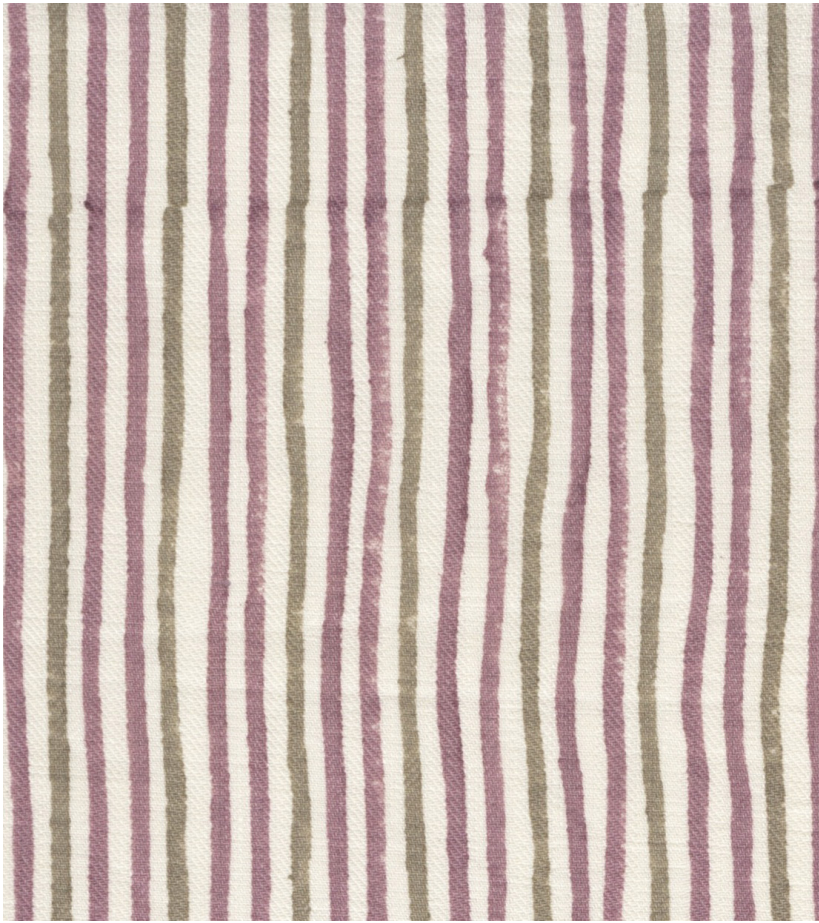

seemakrish

EMPIRE STRIPE

SKU# 1502/E

Color: Grand Lilac
Content: 100% Linen
Width: 52.5" Cuttable
Repeat: 7" V, 6.5" H
Care: Dry Clean Only

Hand block printed in India.

Cobblestone

Metropolitan Gray

Liberty Blue